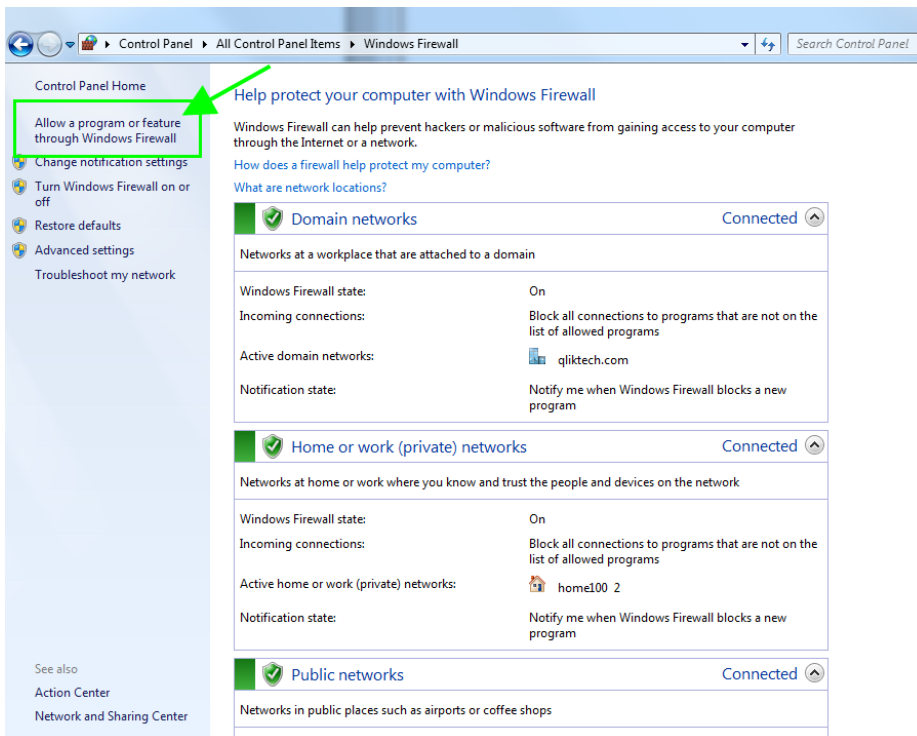

Same happens with a new installed Program, like with XMind ...

Allow programs to communicate through Windows Firewall

To add, change, or remove allowed programs and ports, click Change settings.

What are the risks of allowing a program to communicate?