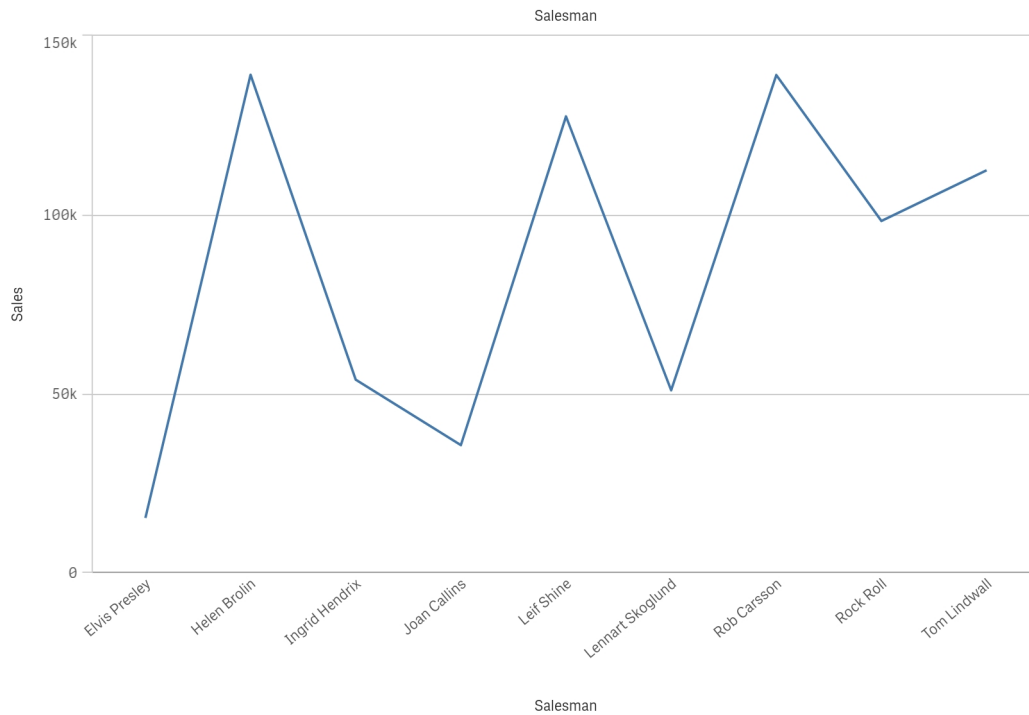

Executive Summary

Year	Q
2019	
2020	
2021	
2022	

Year	Q
2019	
2020	
2021	
2022	

Orders
836

Orders
836

* The data set contains negative or zero values that cannot be shown in this chart.

Executive Summary

Year

Year

Orders

357

Orders

357

Executive Summary

Year

Year