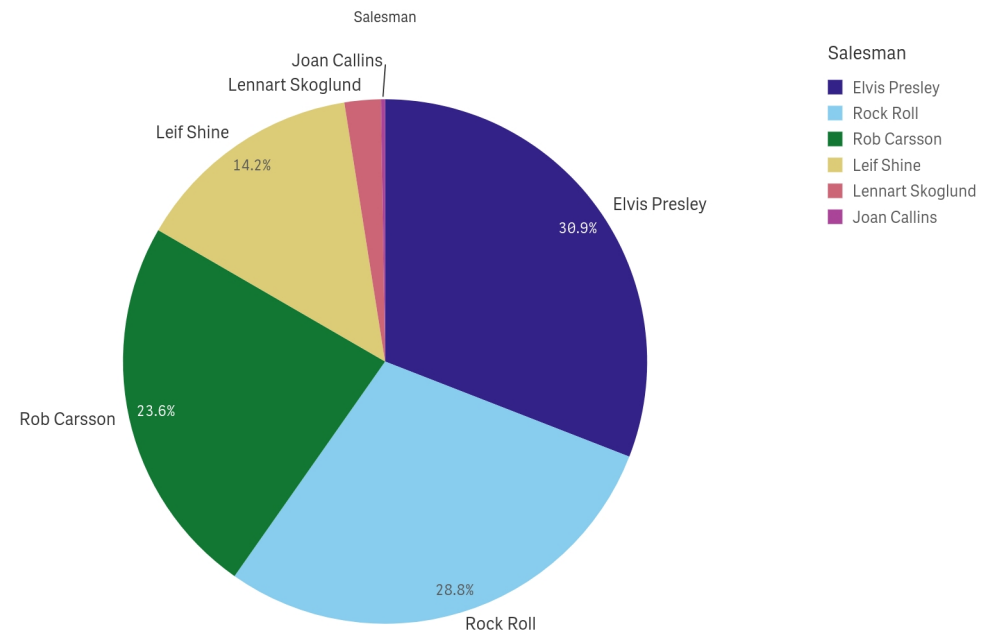

Orders
300

Orders
300

- Tom Lindwall
- Rob Carsson
- Rock Roll
- Helen Brolin
- Leif Shine
- Lennart Skoglund
- Elvis Presley
- Ingrid Hendrix
- Joan Callins

Executive Summary

Year

Year

Orders

37

Orders

37

Executive Summary

Year

Year

Orders
142

Orders
142