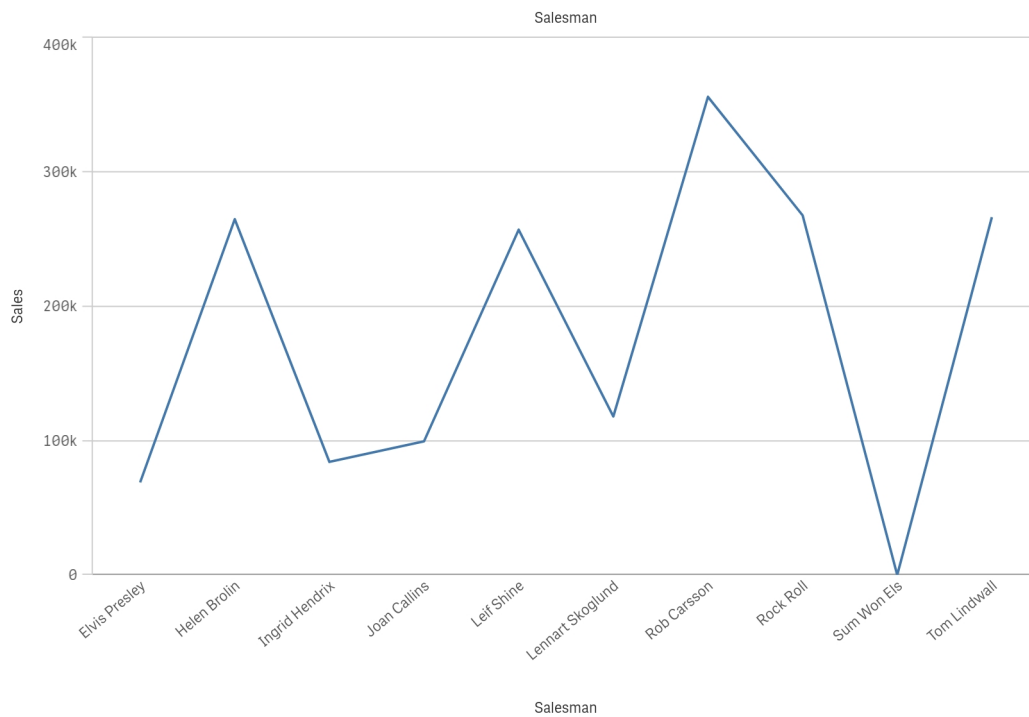

Executive Summary

Year	Q
2019	
2020	
2021	
2022	

Year	Q
2019	
2020	
2021	
2022	

Orders
836

Orders
836

* The data set contains negative or zero values that cannot be shown in this chart.

Executive Summary

Year

Year

Orders

357

Orders

357

Executive Summary

Year

Year