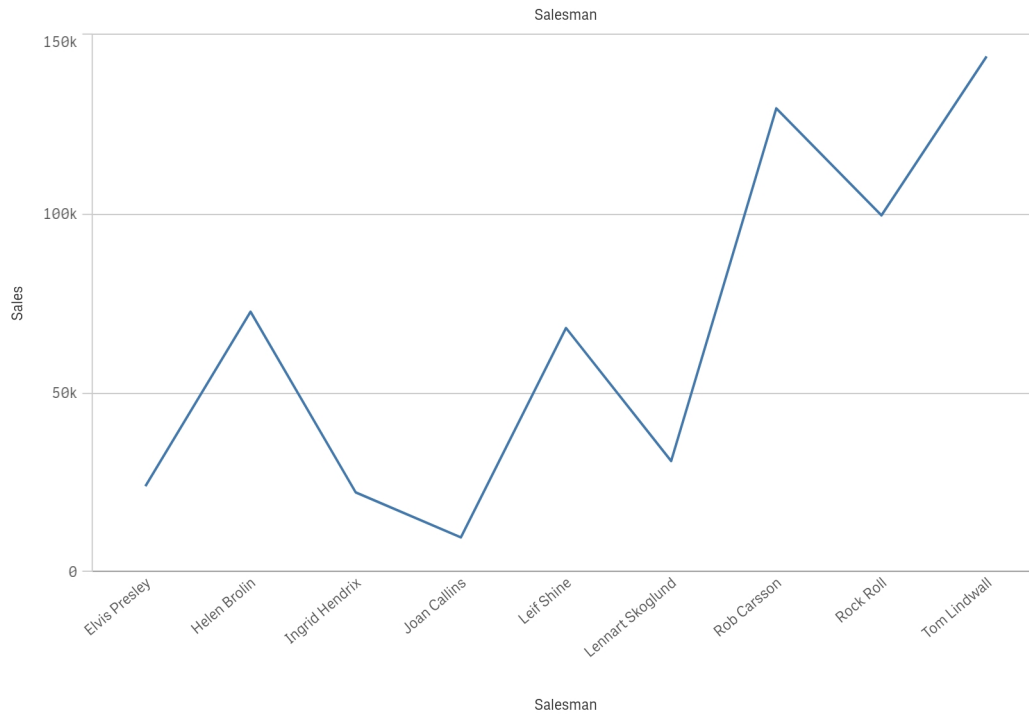

Executive Summary

Year	Q
2019	
2020	
2021	
2022	

Year	Q
2019	
2020	
2021	
2022	

Orders
836

Orders
836

* The data set contains negative or zero values that cannot be shown in this chart.

Executive Summary

Year

Year

Orders

357

Orders

357

Executive Summary

Year

Year

Orders
300

Orders
300

- Tom Lindwall
- Rob Carsson
- Rock Roll
- Helen Brolin
- Leif Shine
- Lennart Skoglund
- Elvis Presley
- Ingrid Hendrix
- Joan Callins

Executive Summary

Year

Year

Orders

37