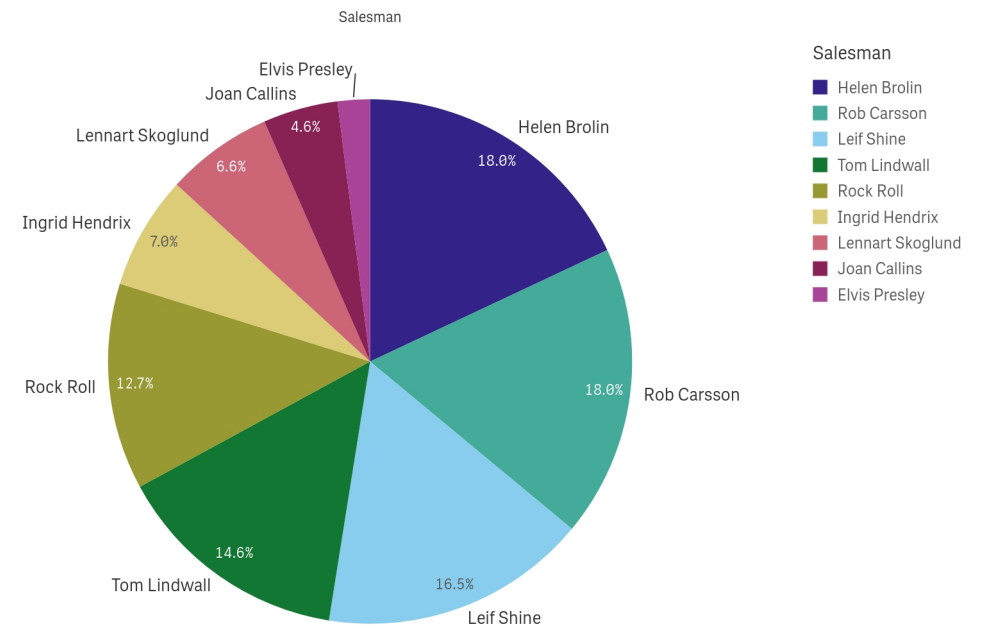

Executive Summary

Year

Year

Orders

357

Orders

357