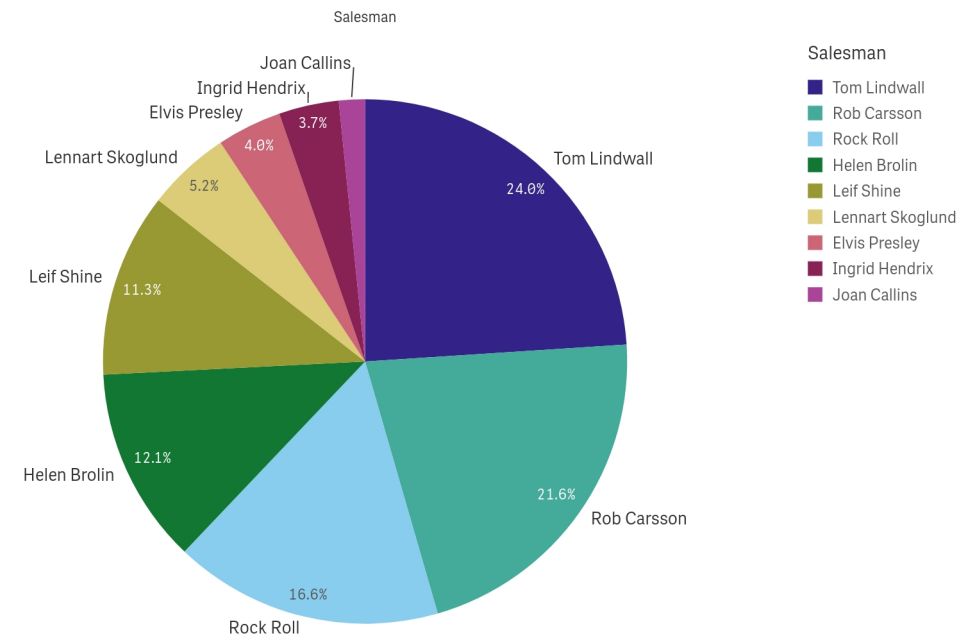

Orders
300

Orders
300

- Tom Lindwall
- Rob Carsson
- Rock Roll
- Helen Brolin
- Leif Shine
- Lennart Skoglund
- Elvis Presley
- Ingrid Hendrix
- Joan Callins

Executive Summary

Year

Year

Orders

37