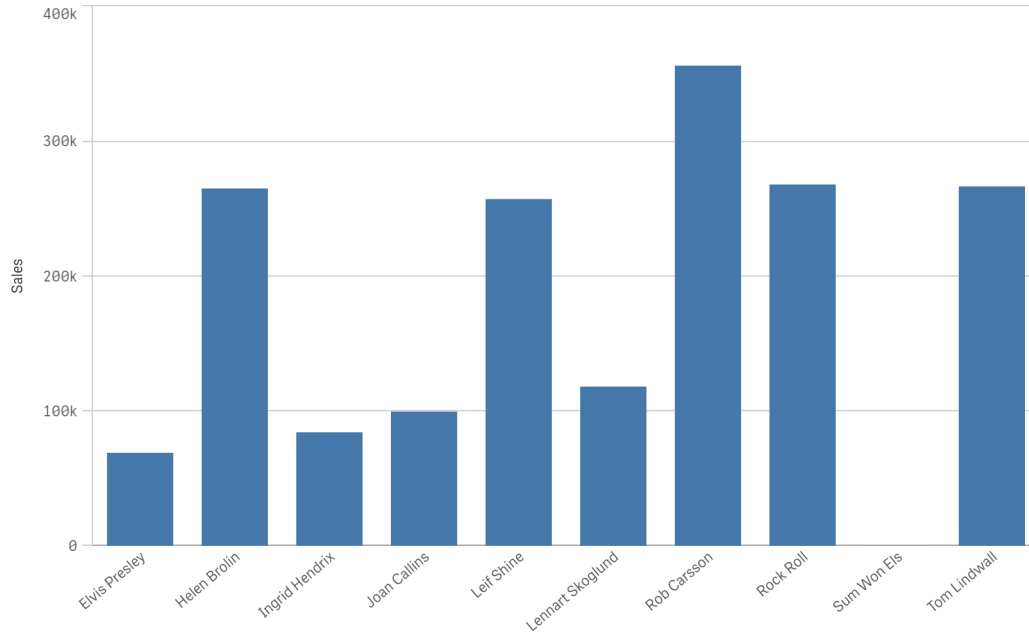

Executive Summary

Year	Q
2019	
2020	
2021	
2022	

Year	Q
2019	
2020	
2021	
2022	

Orders
836

Orders
836

* The data set contains negative or zero values that cannot be shown in this chart.

Executive Summary

Year

Year

Orders

357

Orders

357

Executive Summary

Year

Year

Orders
300

Orders
300

- Tom Lindwall
- Rob Carsson
- Rock Roll
- Helen Brolin
- Leif Shine
- Lennart Skoglund
- Elvis Presley
- Ingrid Hendrix
- Joan Callins

Executive Summary

Year

Year

Orders

37