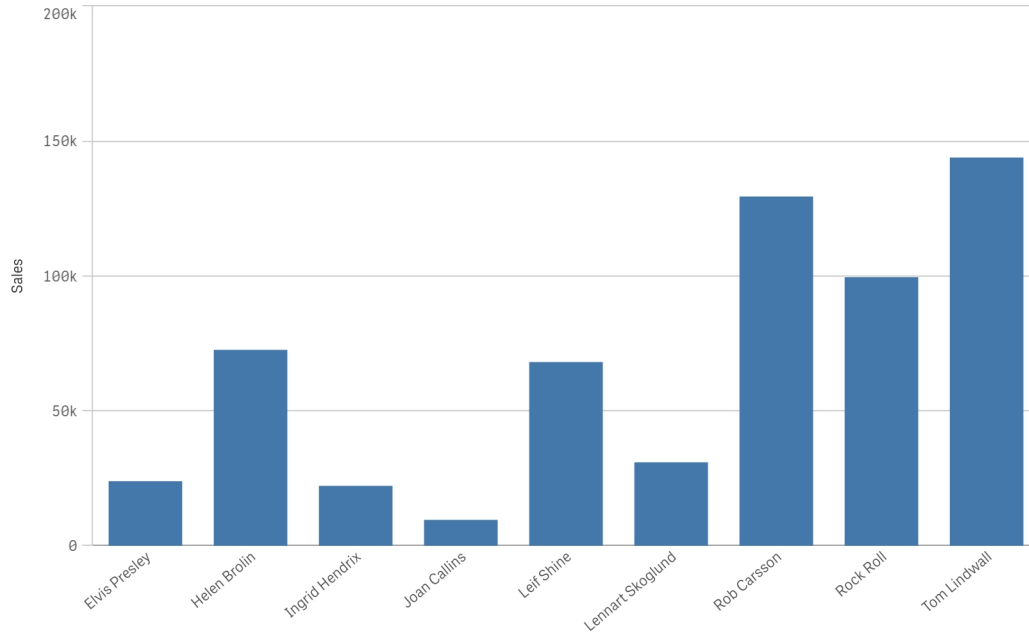

Year

Orders

357

Orders

357

Executive Summary

Year

Year

Orders
300

Orders
300

- Tom Lindwall
- Rob Carsson
- Rock Roll
- Helen Brolin
- Leif Shine
- Lennart Skoglund
- Elvis Presley
- Ingrid Hendrix
- Joan Callins

Executive Summary

Year

Year

Orders

37