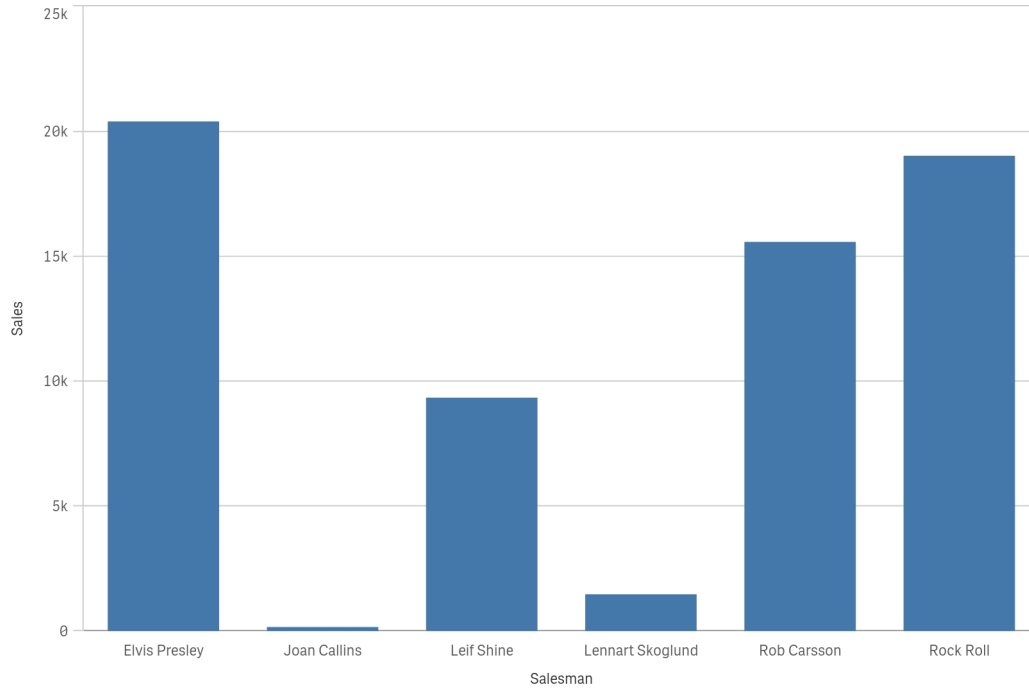

Year

Orders

357

Orders

357

Executive Summary

Year

Year

Orders
300

Orders
300

- Tom Lindwall
- Rob Carsson
- Rock Roll
- Helen Brolin
- Leif Shine
- Lennart Skoglund
- Elvis Presley
- Ingrid Hendrix
- Joan Callins

Executive Summary

Year

Year

Orders

37