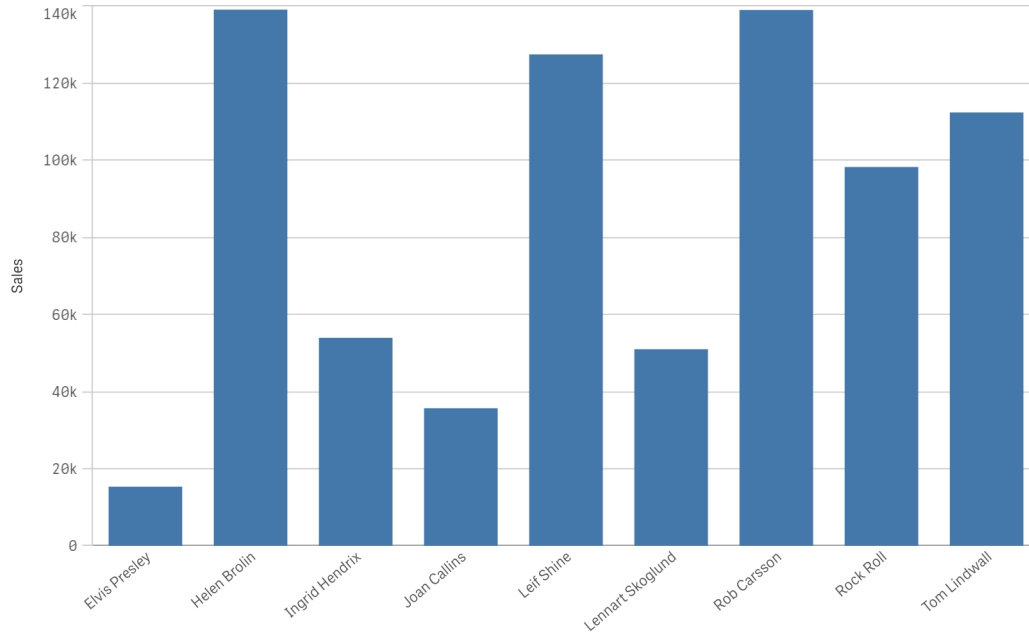

Executive Summary

Year	Q
2019	
2020	
2021	
2022	

Year	Q
2019	
2020	
2021	
2022	

Orders
836

Orders
836

* The data set contains negative or zero values that cannot be shown in this chart.

Executive Summary

Year

Year

Orders

357

Orders

357

Executive Summary

Year

Year

Orders
300

Orders
300

- Tom Lindwall
- Rob Carsson
- Rock Roll
- Helen Brolin
- Leif Shine
- Lennart Skoglund
- Elvis Presley
- Ingrid Hendrix
- Joan Callins

Executive Summary

Year

Year

Orders

37