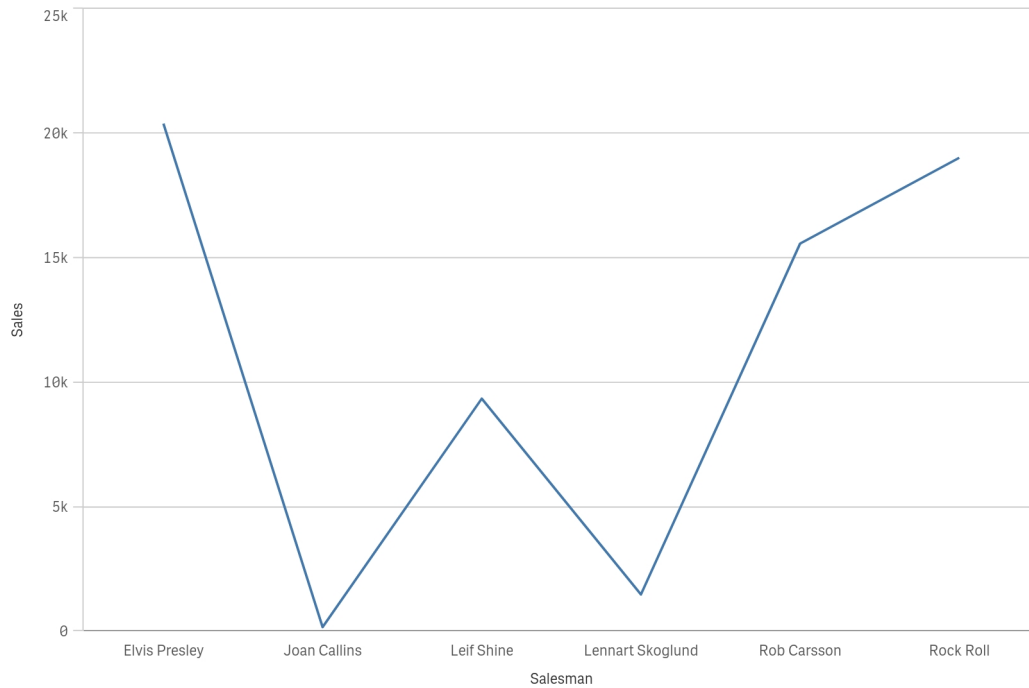

Executive Summary

Year

Year

Orders

37

Orders

37