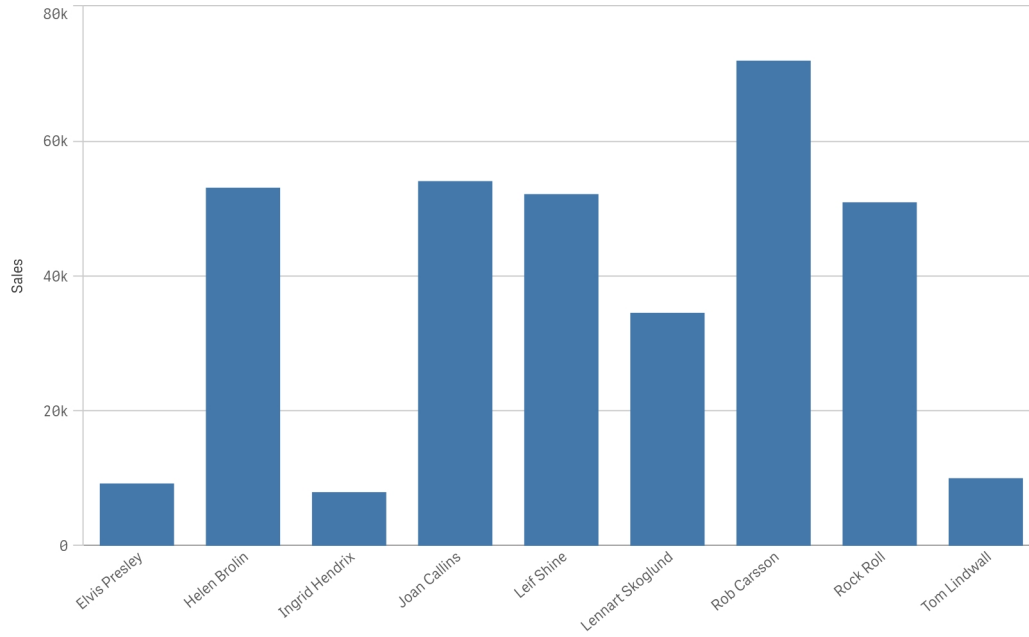

Orders
300

Orders
300

- Tom Lindwall
- Rob Carsson
- Rock Roll
- Helen Brolin
- Leif Shine
- Lennart Skoglund
- Elvis Presley
- Ingrid Hendrix
- Joan Callins

Executive Summary

Year

Year

Orders

37

Orders

37

Executive Summary

Year

Year

Orders
142

Orders
142