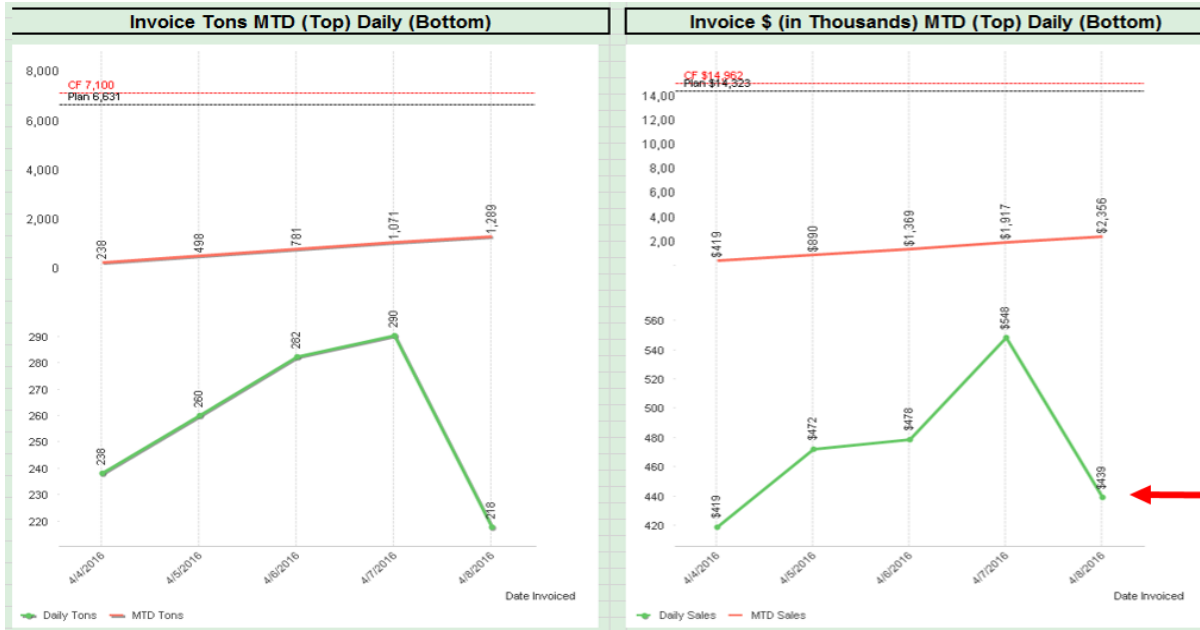

Ran on the server this morning by User

Ran on the server based on the set schedule in Nprinting