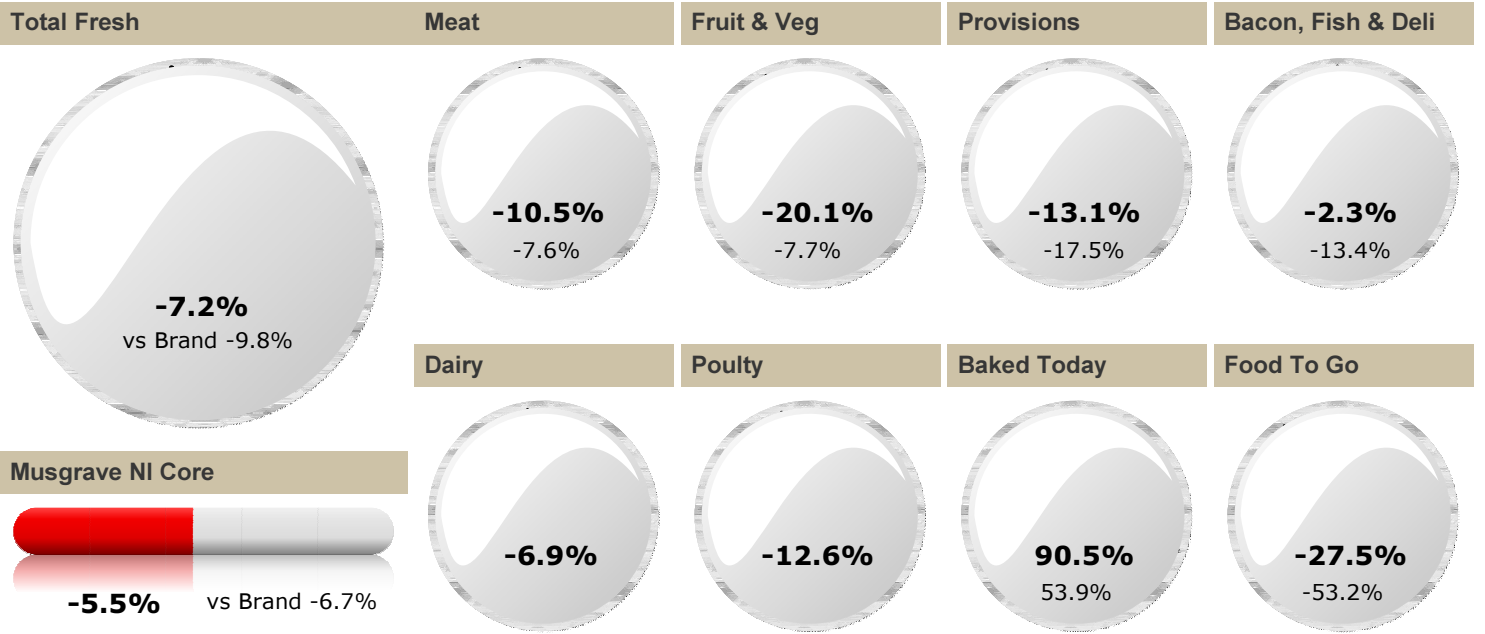

YTD TY vs LY

Departmental Sales Summary

Department	TW % Part.	TW	YTD % Part.	YTD TY	Var YTD %	TW Margin %	YTD Margin %	vs LY
02 - MEAT	3.2	235	3.3	5,453	-10.5	11.4	15.6	0.9
03 - FRUIT & VEGETABLES	9.5	690	8.2	13,498	-20.1	21.1	22.2	-3.2
04 - PROVISIONS	12.7	918	13.5	22,200	-13.1	19.7	19.9	-1.0
05 - BACON/FISH/DELI	52.6	3,801	50.4	83,070	-2.3	46.0	46.5	-0.8
12 - DAIRY	18.9	1,367	21.5	35,455	-6.9	21.7	20.6	-1.7
18 - POULTRY	2.9	212	3.1	5,088	-12.6	11.9	13.5	-3.0
	100.0	7,223	100.0	164,764	-7.2	33.1	32.8	-0.5

Lasst 12 Weeks Sales Trend

YTD TY

Own Brand

Product	No of stores selling >1 per week	% of stores selling >1 per week	Avg Qty Sold in Stores per Week	Qty Sold in week	Qty Sold Last 4 Weeks
				13	
139058 - DB 12 EGGS(16 x 12 PK)	40	63.5	16	0	0
145764 - CENTRA MEDIUM CHEDDAR BLOCK(12 x 200 GRM)	40	63.5	4	0	9
787496 - CENTRA 6 SNACK ROLLS(6 x 216 GRM)	35	55.6	3	0	1
321936 - CENTRA SKIMMED MILK(1 x 568 MLS)	19	30.2	13	0	0
149247 - PREP FOR U BEEF DINNER(6 x 500 GRM)	18	28.6	8	0	0
149249 - PREP FOR U RST CHKN+STFNG DINNER(6 x 500 GRM)	15	23.8	7	0	0
134715 - CENTRA TAGLIATELLE(8 x 500 GRM)	11	17.5	2	0	3
709791 - CENTRA COLESLAW(6 x 400 GRM)	9	14.3	8	0	0
134719 - CENTRA SPINACH & RICOTTA TORTELLONI(8 x 250 GRM)	6	9.5	4	0	0
134005 - CENTRA SMOKED MACKEREL PLAIN(6 x 160 GRM)	3	4.8	2	0	3
134723 - CENTRA BOLOGNESE RAVIOLI(8 x 250 GRM)	2	3.2	1	0	0
148964 - SV FRESH CARBONARA PASTA SAUCE(6 x 300 GRM)	1	1.6	3	0	0
148962 - SV FRESH BOLOGNESE PASTA SAUCE(6 x 300 GRM)	0	0.0	-	0	0