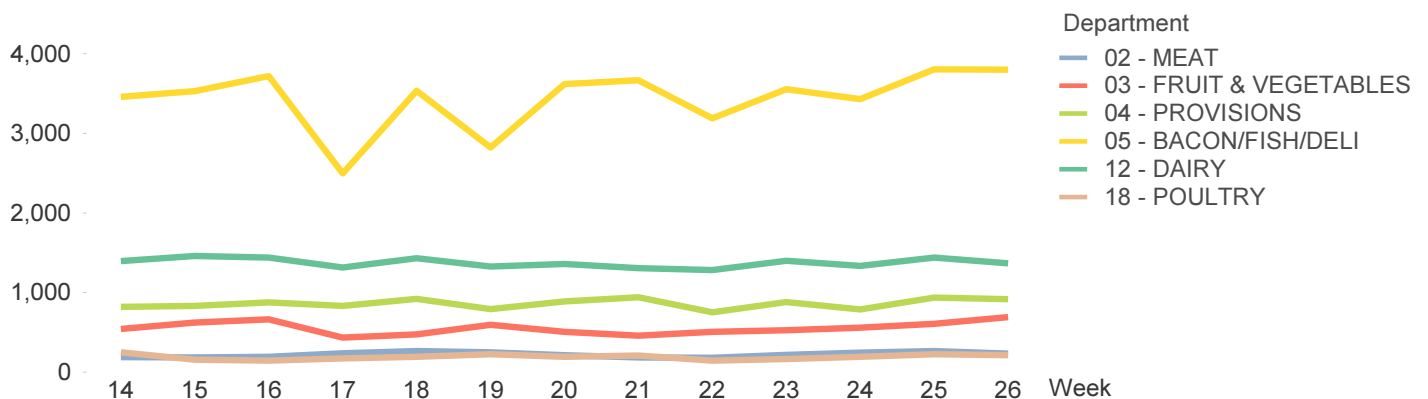

YTD TY vs LY

Departmental Sales Summary

Department	TW % Part.	TW	YTD % Part.	YTD TY	Var YTD %	TW Margin %	YTD Margin %	vs LY
02 - MEAT	3.2	235	3.3	5,453	-10.5	11.4	15.6	0.9
03 - FRUIT & VEGETABLES	9.5	690	8.2	13,498	-20.1	21.1	22.2	-3.2
04 - PROVISIONS	12.7	918	13.5	22,200	-13.1	19.7	19.9	-1.0
05 - BACON/FISH/DELI	52.6	3,801	50.4	83,070	-2.3	46.0	46.5	-0.8
12 - DAIRY	18.9	1,367	21.5	35,455	-6.9	21.7	20.6	-1.7
18 - POULTRY	2.9	212	3.1	5,088	-12.6	11.9	13.5	-3.0
	100.0	7,223	100.0	164,764	-7.2	33.1	32.8	-0.5

Lasst 12 Weeks Sales Trend

YTD TY

Own Brand

Product	No of stores selling >1 per week	% of stores selling >1 per week	Avg Qty Sold in Stores per Week	Qty Sold in week	Qty Sold Last 4 Weeks
				13	
139058 - DB 12 EGGS(16 x 12 PK)	40	63.5	16	0	0
145764 - CENTRA MEDIUM CHEDDAR BLOCK(12 x 200 GRM)	40	63.5	4	0	9
787496 - CENTRA 6 SNACK ROLLS(6 x 216 GRM)	35	55.6	3	0	1
321936 - CENTRA SKIMMED MILK(1 x 568 MLS)	19	30.2	13	0	0
149247 - PREP FOR U BEEF DINNER(6 x 500 GRM)	18	28.6	8	0	0
149249 - PREP FOR U RST CHKN+STFNG DINNER(6 x 500 GRM)	15	23.8	7	0	0
134715 - CENTRA TAGLIATELLE(8 x 500 GRM)	11	17.5	2	0	3
709791 - CENTRA COLESLAW(6 x 400 GRM)	9	14.3	8	0	0
134719 - CENTRA SPINACH & RICOTTA TORTELLONI(8 x 250 GRM)	6	9.5	4	0	0
134005 - CENTRA SMOKED MACKEREL PLAIN(6 x 160 GRM)	3	4.8	2	0	3
134723 - CENTRA BOLOGNESE RAVIOLI(8 x 250 GRM)	2	3.2	1	0	0
148964 - SV FRESH CARBONARA PASTA SAUCE(6 x 300 GRM)	1	1.6	3	0	0
148962 - SV FRESH BOLOGNESE PASTA SAUCE(6 x 300 GRM)	0	0.0	-	0	0