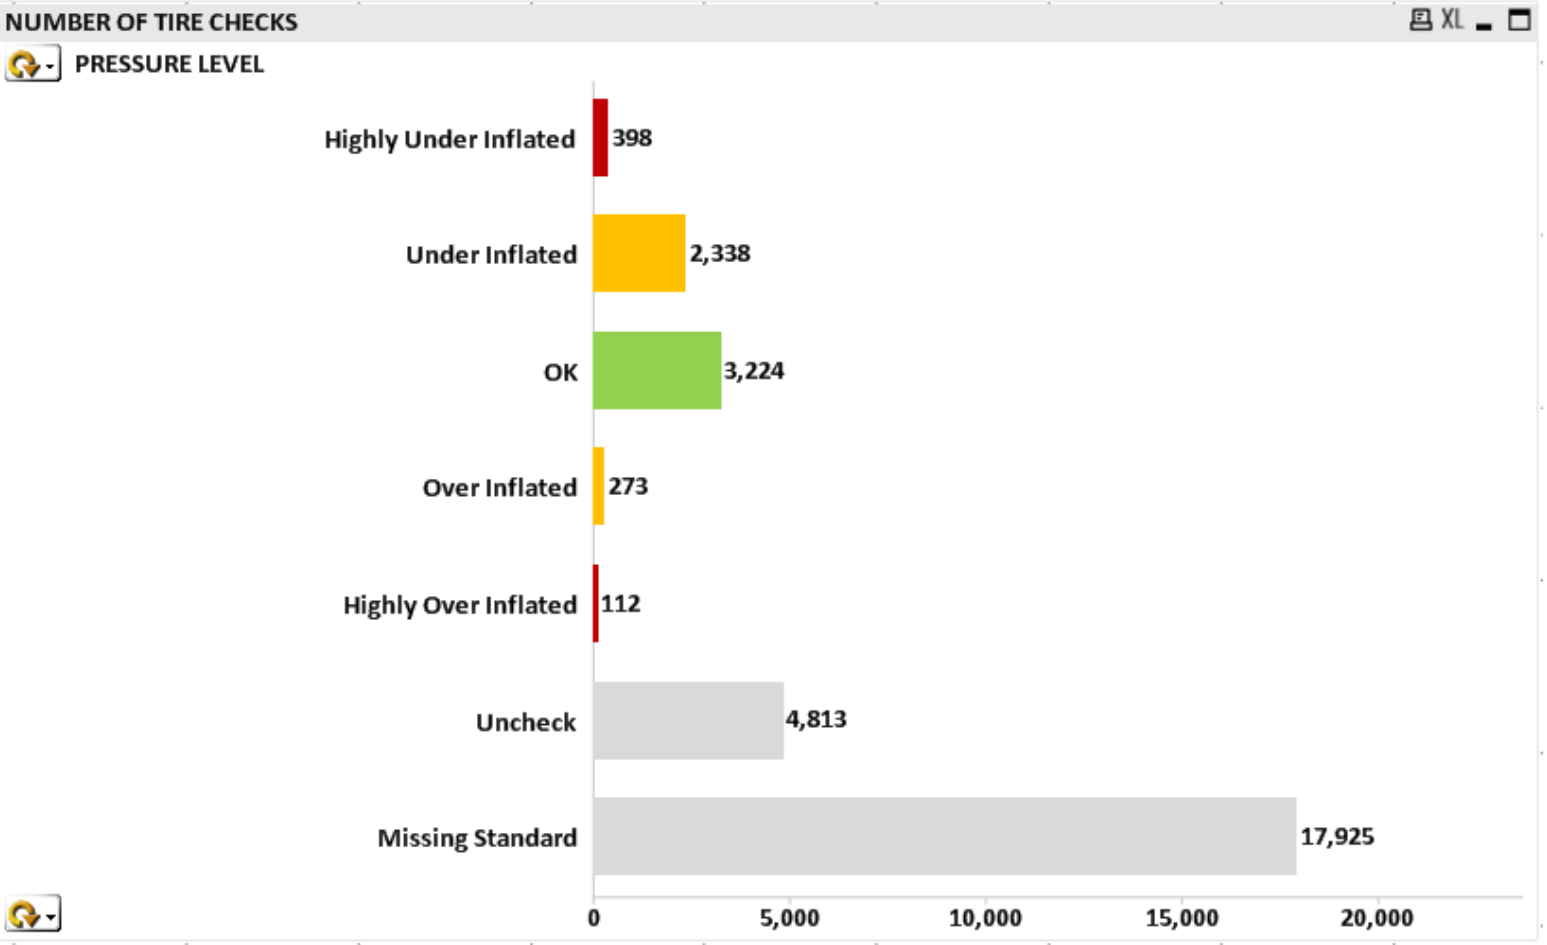

COUNTRY	
Australia	378
Cambodia	6680
Hong Kong	959
India	1027
Indonesia	758
Korea, South	1050
Laos	772
Malaysia	270
New Zealand	0
Philippines	5538
Singapore	4059
Taiwan (Republic o...	5051
Thailand	439
Vietnam	2102

TRANSPORT TYPE	
Bus - Mix	609
Car Carrier	0
City Bus	4240
Construction	1076
General Cargo	3332
Intercity Bus	6361
Logging	0
Tanker	1164
Trailer	190
Unknown	12007
Waste	104

Works great when no filters applied (above colors are the desired ones)