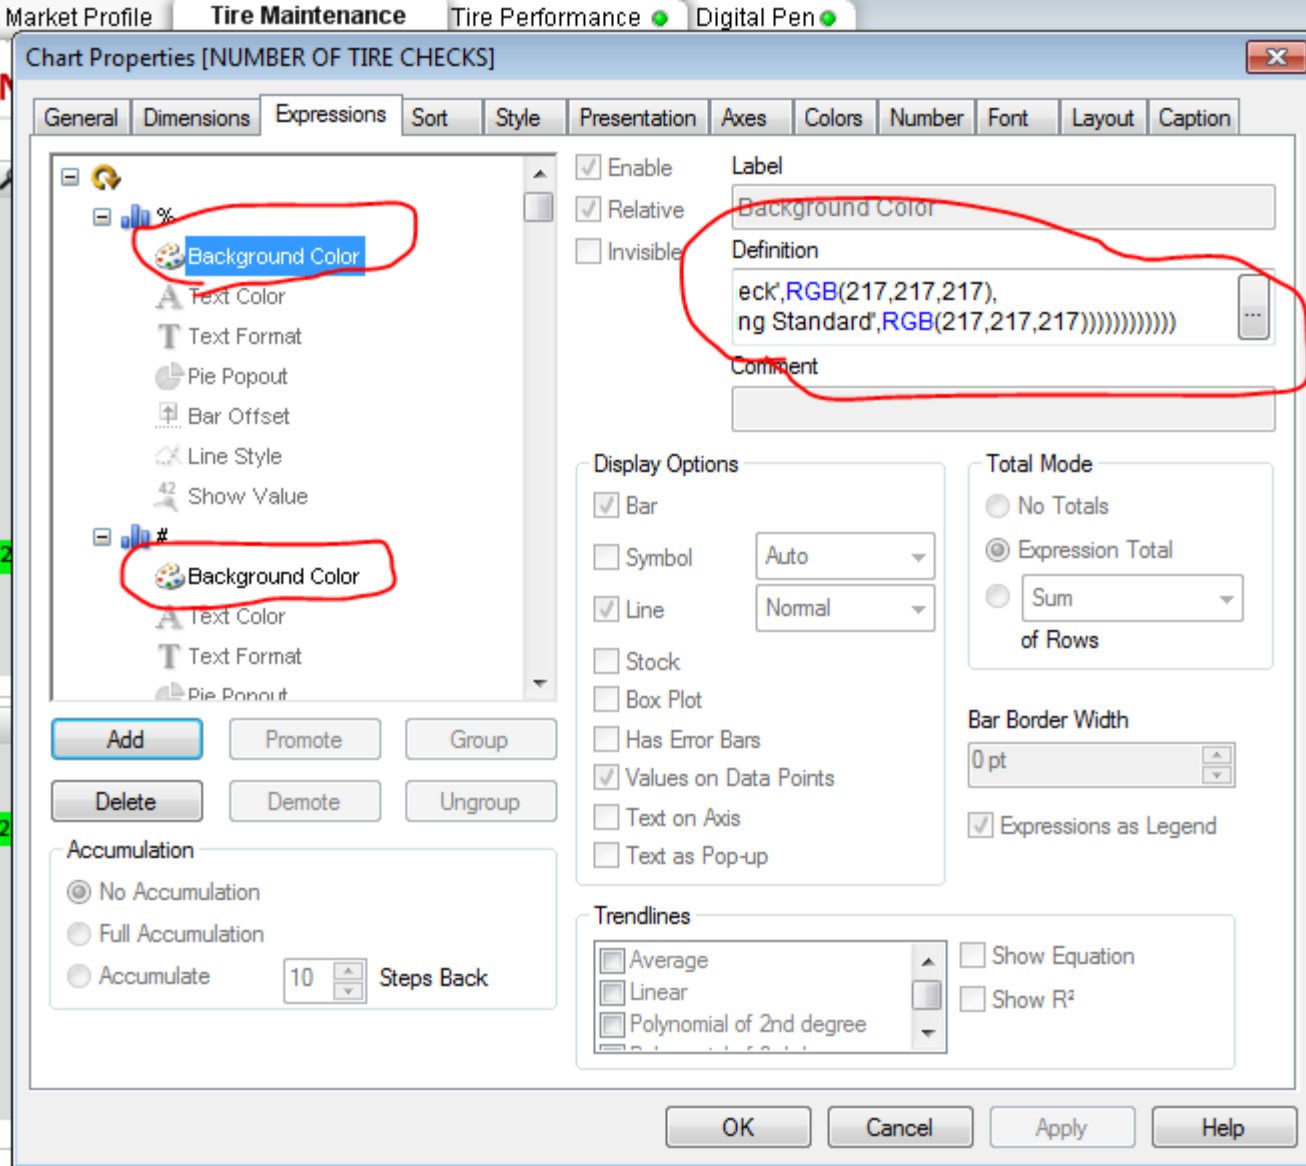

This is where I applied the formatting