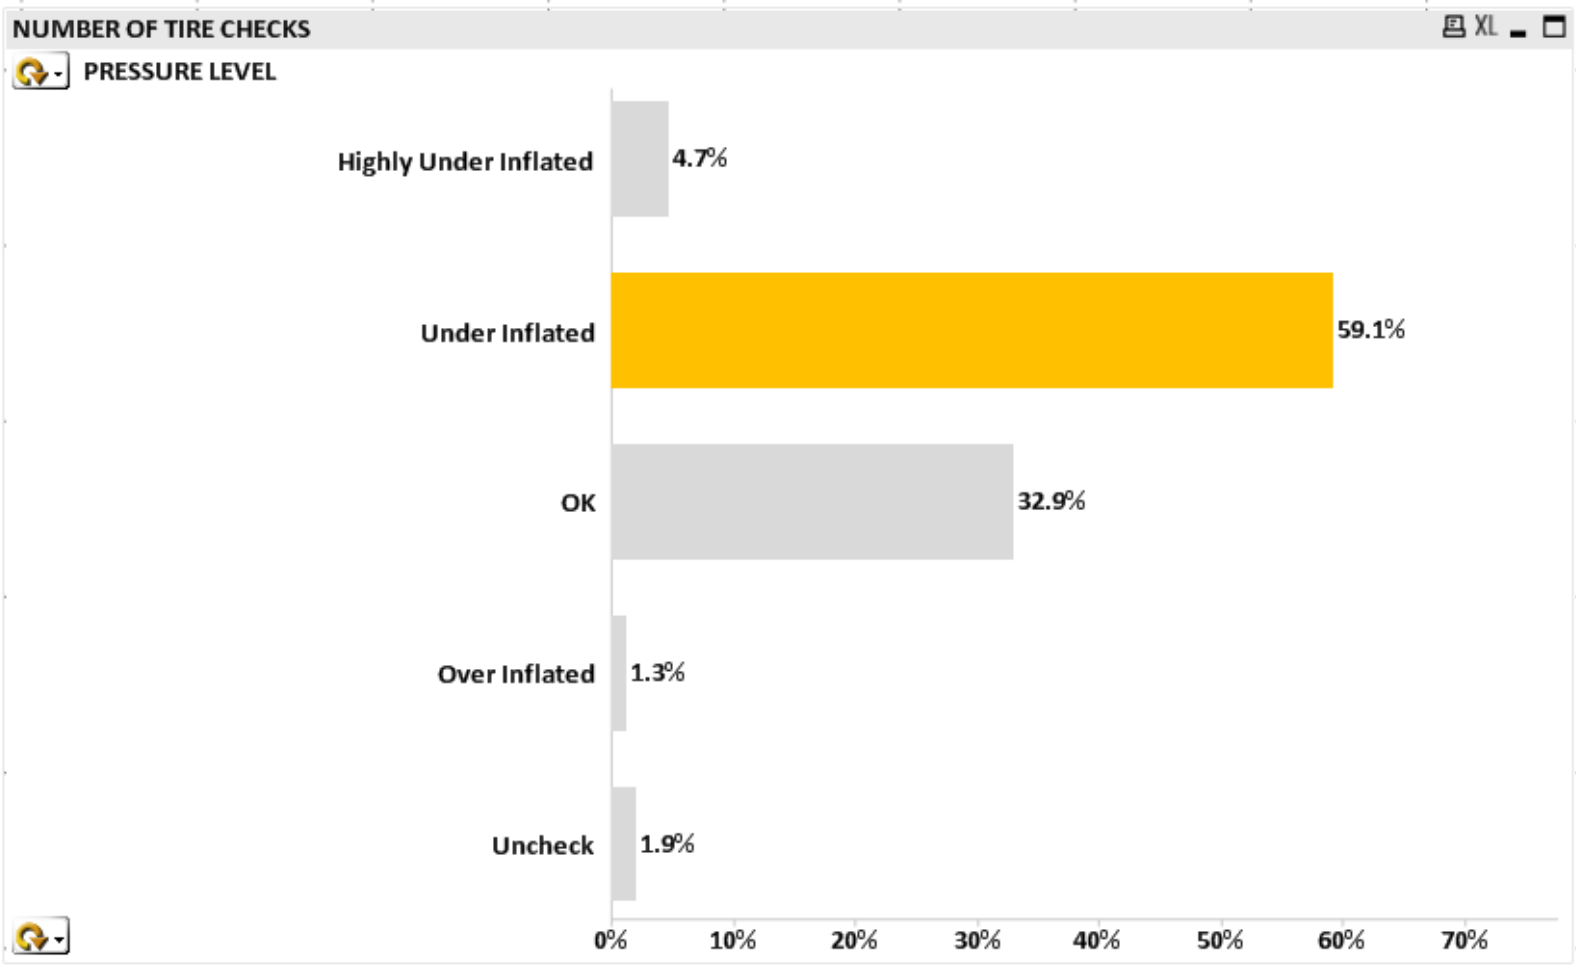

COUNTRY	
Australia	0
Cambodia	0
Hong Kong	0
India	0
Indonesia	0
Korea, South	0
Laos	0
Malaysia	0
New Zealand	0
Philippines	0
Singapore	3222
Taiwan (Republic o...	0
Thailand	0
Vietnam	0

TRANSPORT TYPE	
Bus - Mix	0
Car Carrier	0
City Bus	3222
Construction	0
General Cargo	0
Intercity Bus	0
Logging	0
Tanker	0
Trailer	0
Unknown	0
Waste	0

When using left dimensions to filter my data the color coding does not work anymore....