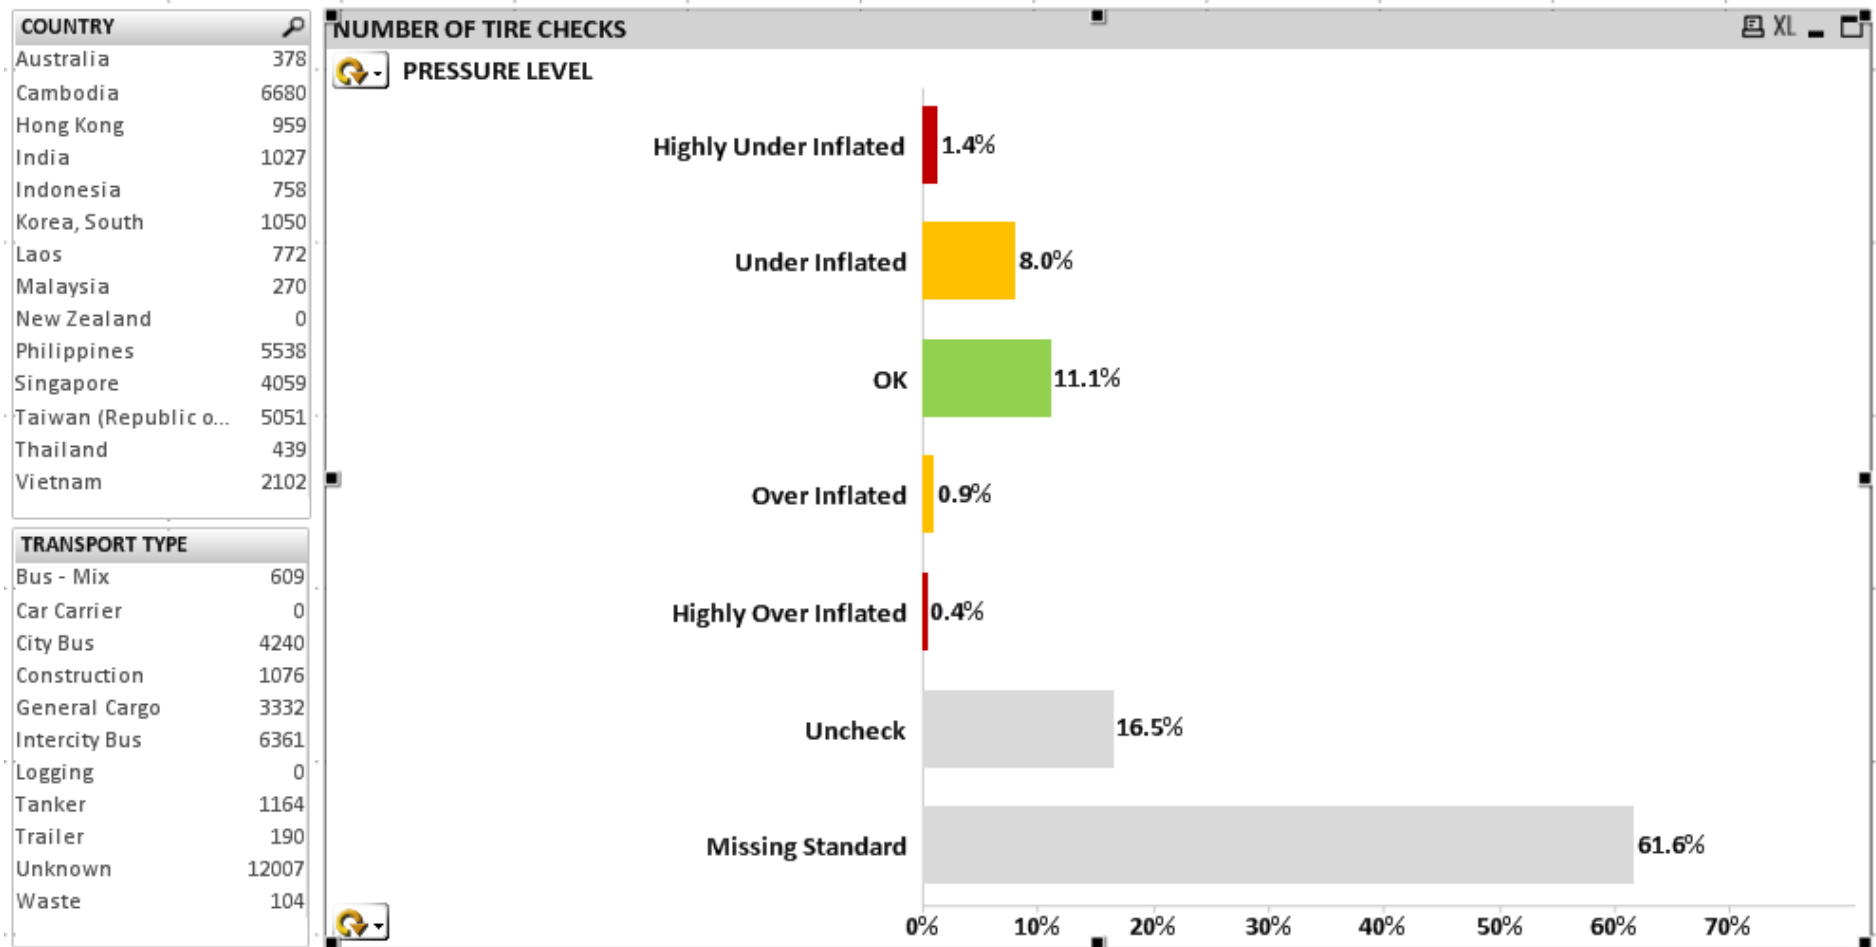

COUNTRY	
Australia	378
Cambodia	6680
Hong Kong	959
India	1027
Indonesia	758
Korea, South	1050
Laos	772
Malaysia	270
New Zealand	0
Philippines	5538
Singapore	4059
Taiwan (Republic o...	5051
Thailand	439
Vietnam	2102

Cycling through my dimension works fine and the colors are still OK.

COUNTRY	
Australia	0
Cambodia	0
Hong Kong	0
India	0
Indonesia	0
Korea, South	0
Laos	0
Malaysia	0
New Zealand	0
Philippines	0
Singapore	3222
Taiwan (Republic o...	0
Thailand	0
Vietnam	0