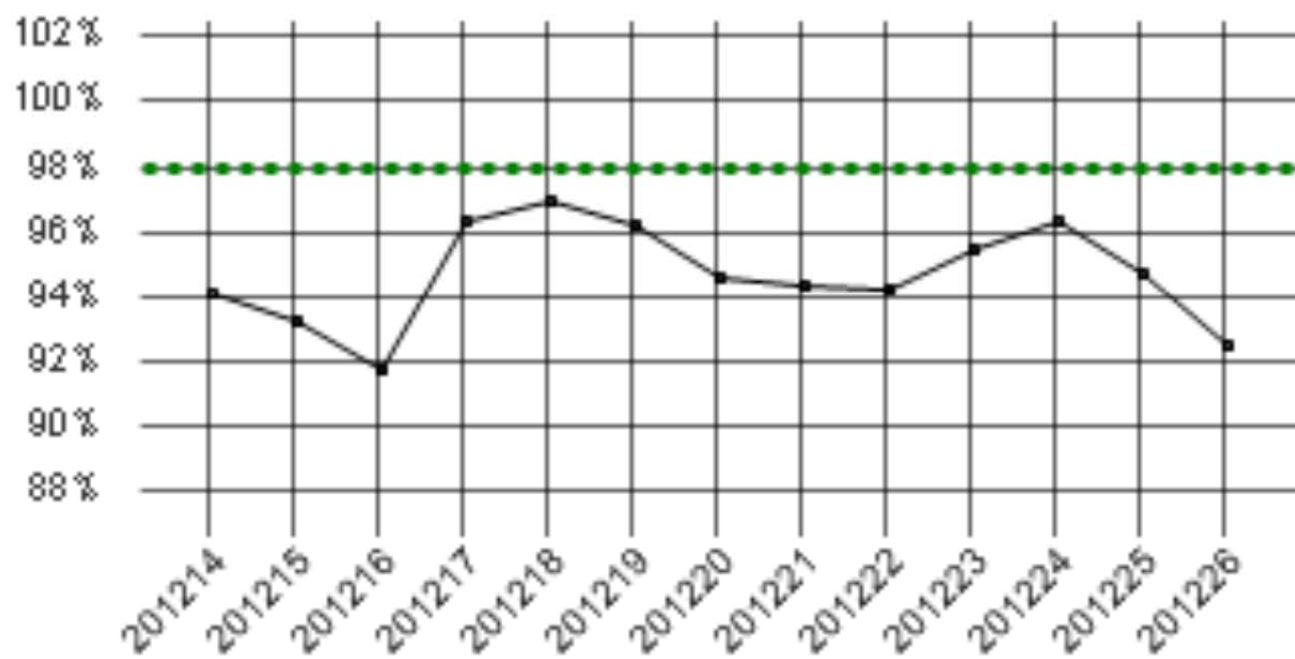

Commissary BL1

Yield %

Year Week